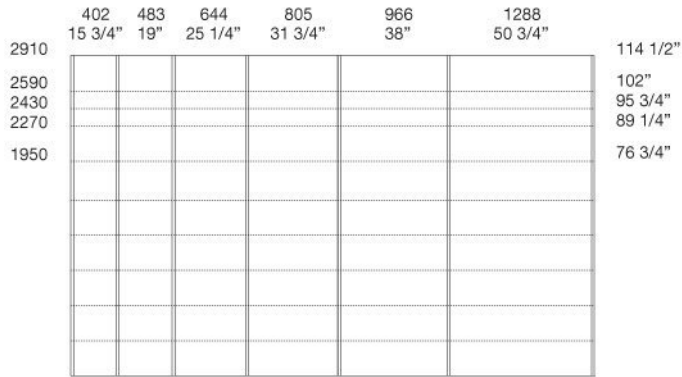

R&D POLIFORM (1997)

Poliform

SENZAFINE

R&D POLIFORM (1997)

DIMENSIONS

senzafine wardrobes and walk-in closet

Size calculation with side thickness 25 - 1"

To obtain the total width, add to the sum of the columns mm 25 - 1" for the lateral side.

Walk-in closet size calculation with side thickness 35 - 1 1/2"

To obtain the total width, add to the sum of the columns mm 35 - 1 1/2" for the lateral side and mm 10 - 1/2" for any other side panel.

MODULARITY