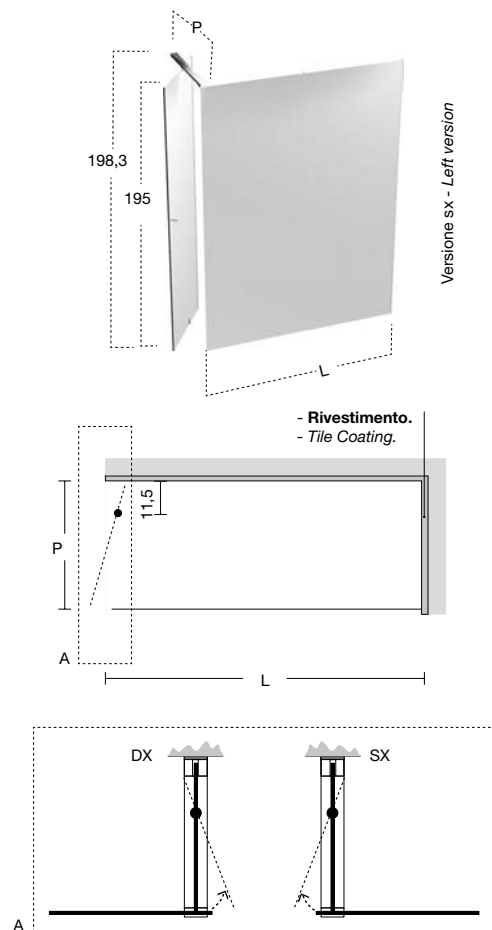

art.	P
BILICO80AL	67 / 77
BILICO90AL	78 / 90
	da / a - from / to
P	L
67 / 77	89 / 119
	120 / 139
78 / 90	89 / 119
	120 / 139

Box doccia dx o sx in vetro temperato spess. 8 mm per piatti doccia SUMISURA, ZEROMATT, 00_XL e 00_ST tra pareti in nicchia, completo di perno e barra di sostegno.

Right or left shower enclosure in 8 mm tempered glass for shower tray SUMISURA, ZEROMATT, 00_XL and 00_ST within a recessed area, complete with pin and supporting bar.

PIATTI BOX DOCCIA
SHOWER ENCLOSURES

art.	P
BILICO80AF	67 / 77
BILICO90AF	78 / 90
	da / a - from / to
P	L
67 / 77	89 / 119
	120 / 139
	140 / 159
	160 / 179
	180 / 199
78 / 90	89 / 119
	120 / 139
	140 / 159
	160 / 179
	180 / 199

Box doccia dx o sx in vetro temperato spess. 8 mm per piatti doccia SUMISURA, ZEROMATT, 00_XL e 00_ST tra pareti in angolo, completo di perno, barra di sostegno e profili a parete in acciaio inox satinato AISI 304.

Right or left shower enclosure in 8 mm tempered glass for shower tray SUMISURA, ZEROMATT, 00_XL and 00_ST within a corner, complete with pin, supporting bar and wall profiles in satin stainless steel AISI 304.